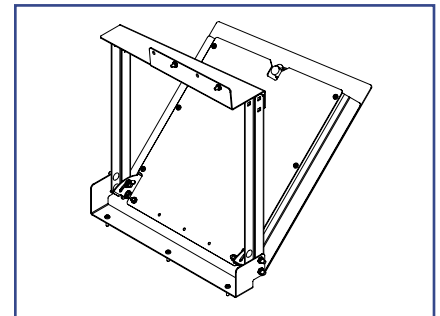

Manufactured by:

NEW Trunk Side Mounts

Safely mount important equipment: Havis-Shields fold-down trunk side mounts allows important electronic devices to be safely mounted in a secure area. (C-TSM-CHGR-P shown)

Locking latch provides a safe and secure mounting area. (C-TSM-CHGR-D shown)

Manufactured from strong 14-gauge black-powder coated steel. (C-TSM-CV-P shown)

New Trunk Side Mounts from Havis-Shields!

Safely store important electronics while keeping them easy to service!

- **Available for Dodge Charger and Ford Crown Victoria**
- **Locking Latch:** Locking latch ensures your equipment is protected when mount is in closed position.
- **Hinged Platform:** Fold down makes it easy to service your equipment.
- **Easy to Install:** Mounts on fender side of trunk and comes with a removable inner panel for easy bench top pre-assembly.
- **Mounting Area:** Charger mounting surface is 12" wide x 15" high. Crown Vic mounting surface is 12.5" wide x 14.5" high
- Passenger side mounts for Charger are recommended as battery is nearby and full size spare is offset on drivers side. Driver side for Crown Vic not available due to location of fuel shut-off switch.

Part Number	Description
C-TSM-CHGR-D	Trunk Side Mount '06-08 Dodge Charger (Driver Side)
C-TSM-CHGR-P	Trunk Side Mount '06-08 Dodge Charger (Passenger Side)
C-TSM-CV-P	Trunk Side Mount '98-08 Ford Crown Victoria (Passenger Side)